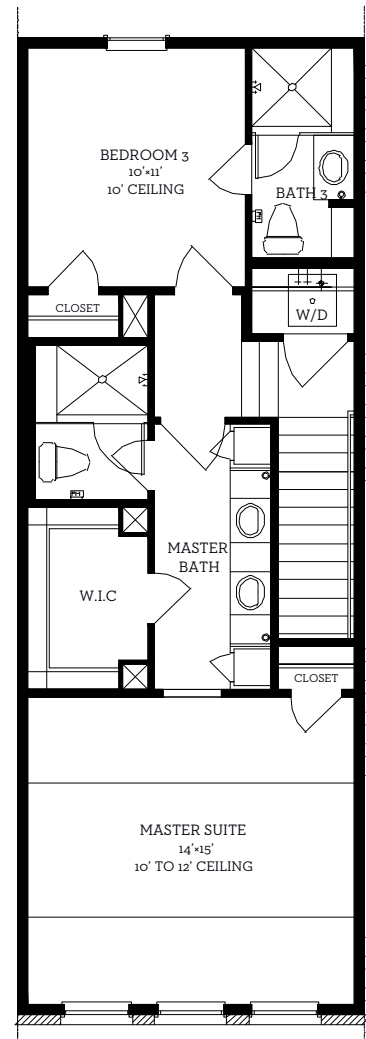

# INTOWN

— HOMES —

8616 Emnora Ln.

1,309sq.ft.

2 bedrooms / 2.5 baths

[INTOWN-HOMES.COM](http://INTOWN-HOMES.COM)

# INTOWN

— HOMES —

8616 Emnora Ln.

1,309sq.ft.

2 bedrooms / 2.5 baths

**First Floor**  
65 sq.ft.

**Second Floor**  
577 sq.ft.

**Third Floor**  
667 sq.ft.