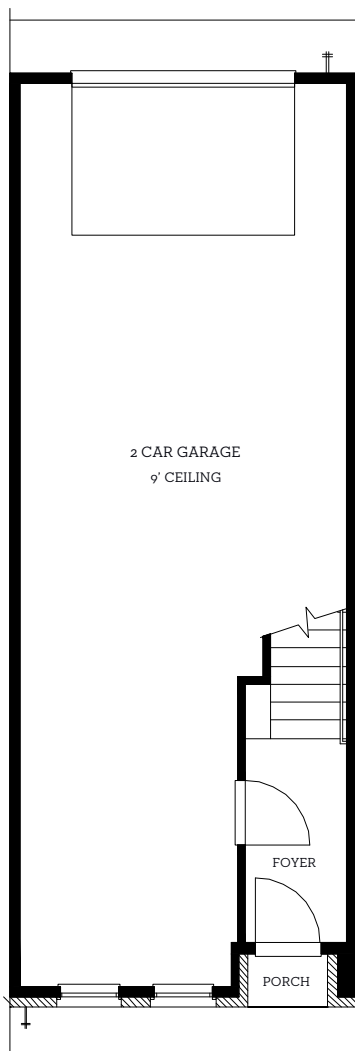

# INTOWN

— HOMES —

8616 Emnora Ln.

1,309sq.ft.

2 bedrooms / 2.5 baths

[INTOWN-HOMES.COM](http://INTOWN-HOMES.COM)

# INTOWN

— HOMES —

8616 Emnora Ln.

1,309sq.ft.

2 bedrooms / 2.5 baths

**First Floor**  
65 sq.ft.

**Second Floor**  
577 sq.ft.

**Third Floor**  
667 sq.ft.