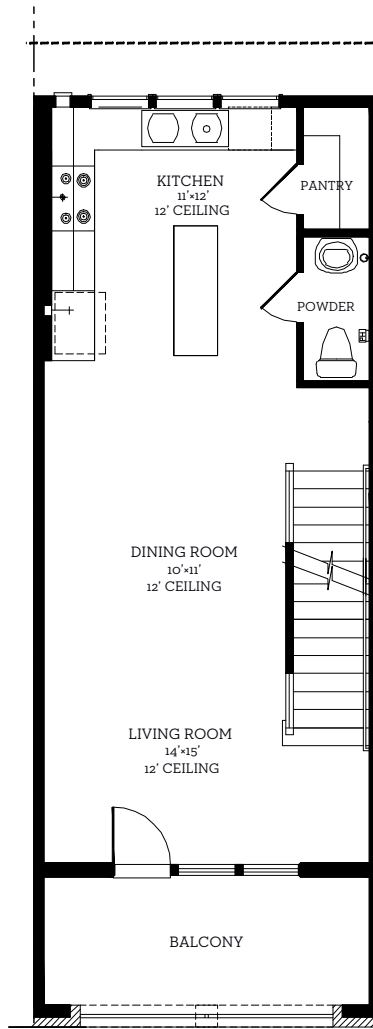

# INTOWN

— HOMES —

8616 Emnora Ln.

1,309sq.ft.

2 bedrooms / 2.5 baths

[INTOWN-HOMES.COM](http://INTOWN-HOMES.COM)

# INTOWN

— HOMES —

8616 Emnora Ln.

1,309sq.ft.

2 bedrooms / 2.5 baths

**First Floor**  
65 sq.ft.

**Second Floor**  
577 sq.ft.

**Third Floor**  
667 sq.ft.